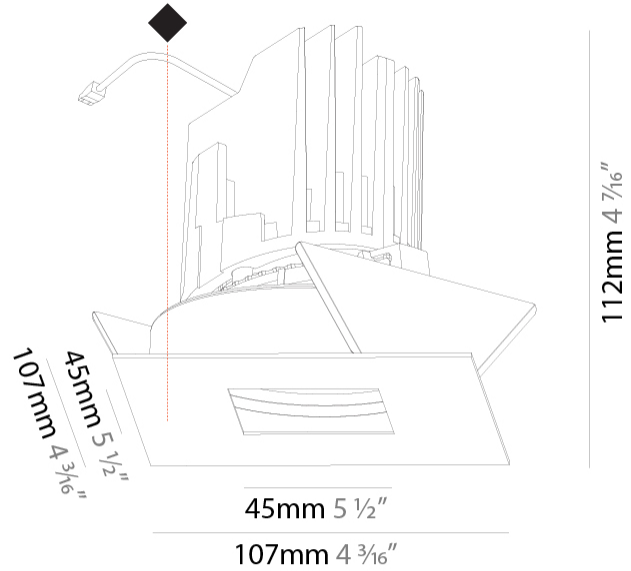

### PHYSICAL

Shape: Square  
 Length (mm): 107  
 Length (in): 4 3/16  
 Width (mm): 107  
 Width (in): 4 3/16  
 Depth (mm): 112  
 Depth (in): 4 7/16  
 Ceiling Thickness (mm): 10 / 12.5 / 15  
 Ceiling Thickness (in): 3/8 or 1/2 or 9/16  
 Min. Recessing Depth (mm): 130  
 Min. Recessing Depth (in): 5 1/8  
 Light Distribution: Adjustable / Downlight  
 Weight (kg): 0.479  
 Weight (lbs): 1.06  
 Fixture Finish: SSR / BKV / CWI / CRY / HAB / UFT / ITA / RUA / FTG / MYG / LOD / PUS / FRO / FUP / KIA / POP / BLS / SPG / MEY / GOH / GUM / CHC / COM / ABZ / JAG / OBR / MOS / ROR  
 Fixture Material: Aluminum Die Cast  
 Cut-out Measurements: 98mm / 3 7/8"

### OPTICAL

Reflector°: 10  
 Adjustability: Rotational 355°; Tilt 30°

### RATINGS AND CERTIFICATIONS

Certified By: Certified for North American Standards  
 IP rating: IP20

Icon set for fixture specifications:

- Reflector: 98mm 3 7/8"
- Height: 130mm 5 1/8"
- Depth: 10 | 15mm 3/8" 9/16"
- Tilt: 30°
- Rotation: 355°
- Mounting: Upward arrow

### PHYSICAL

Shape: Square  
 Length (mm): 107  
 Length (in): 4 <sup>3</sup>/<sub>16</sub>"  
 Width (mm): 107  
 Width (in): 4 <sup>3</sup>/<sub>16</sub>"  
 Depth (mm): 112  
 Depth (in): 4 <sup>7</sup>/<sub>16</sub>"  
 Ceiling Thickness (mm): 10 / 12.5 / 15  
 Ceiling Thickness (in): 3/8 or 1/2 or 9/16  
 Min. Recessing Depth (mm): 130  
 Min. Recessing Depth (in): 5 <sup>1</sup>/<sub>8</sub>"  
 Light Distribution: Adjustable / Downlight  
 Weight (kg): 0.463  
 Weight (lbs): 1.02  
 Fixture Finish: SSR / BKV / CWI / CRY / HAB / UFT / ITA / RUA / FTG / MYG / LOD / PUS / FRO / FUP / KIA / POP / BLS / SPG / MEY / GOH / GUM / CHC / COM / ABZ / JAG / OBR / MOS / ROR  
 Fixture Material: Aluminum Die Cast  
 Cut-out Measurements: 98mm / 3 7/8"